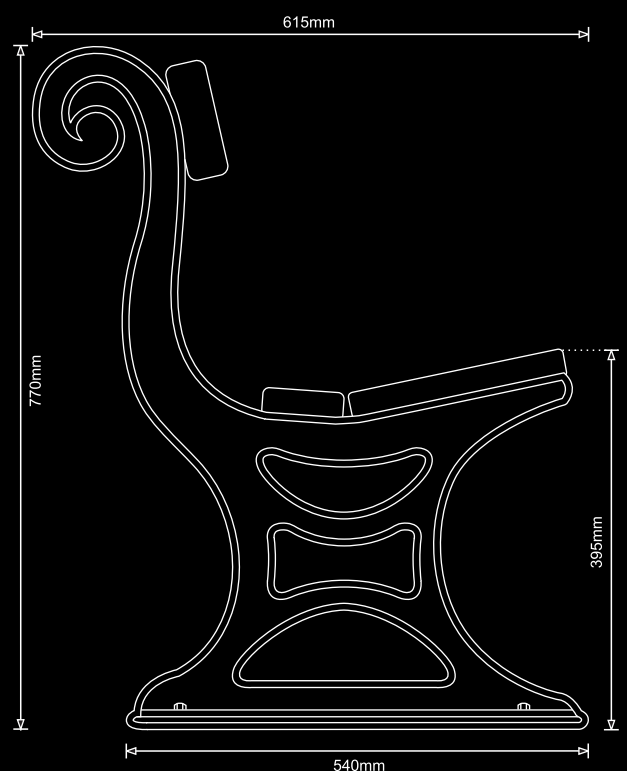

# Bench - Teesdale

A robust style of bench from the Victorian period, combining simple curving lines with elegance and solidity, making this a seat particularly suited to installation in public areas.

Lost Art Limited have supplied and installed Teesdales as memorial benches in a number of isolated and challenging locations, where its robust nature and low maintenance requirements make it an ideal choice.

Available as a 4'6" or 6'6" bench, with the addition of additional castings this can be extended to 8' and beyond.

## Dimensions

Height: 770mm    Floor to Seating: 395mm  
Width: 615mm  
Base: 540mm

LOST ART  
HISTORIC LANDSCAPE FURNISHING

Lost Art Limited, 1 Yewdale Crescent, Wigan, Lancashire, WN1 2HP, U.K.  
T 01257 464601    E [office@lost-art.co.uk](mailto:office@lost-art.co.uk)    W [www.lost-art.co.uk](http://www.lost-art.co.uk)