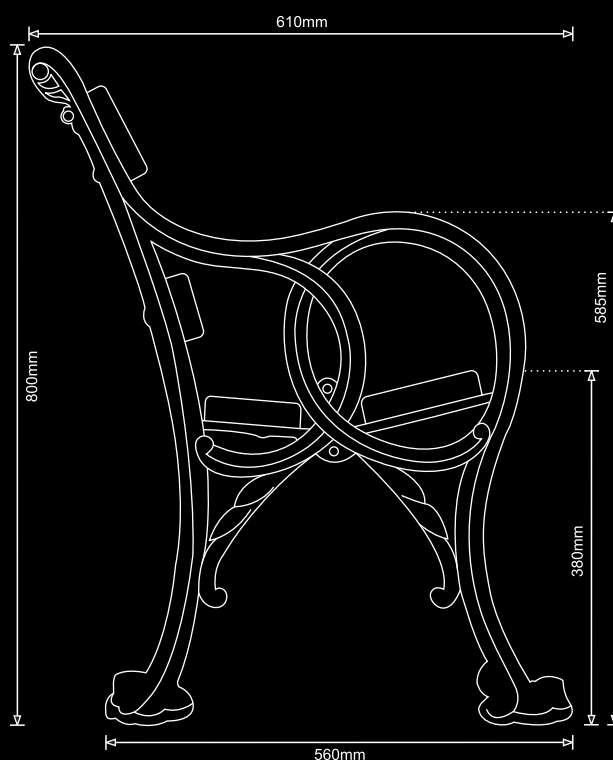

# Bench - Rydal

Combining simplicity, elegance and durability, this Victorian design of bench offers an eye-pleasing, distinctive and robust alternative to more obvious choices for high volume areas such as town centres and busy parks. The nature of the casting allows us to produce this bench in any length from 4ft upwards, using additional supports according to the required specification.

## Dimensions

Height: 800mm    Floor to Armrest: 585mm  
Width: 610mm    Floor to Seating: 380mm  
Base: 560mm

LOST ART  
HISTORIC LANDSCAPE FURNISHING

Lost Art Limited, 1 Yewdale Crescent, Wigan, Lancashire, WN1 2HP, U.K.  
T 01257 464601 E office@lost-art.co.uk W www.lost-art.co.uk