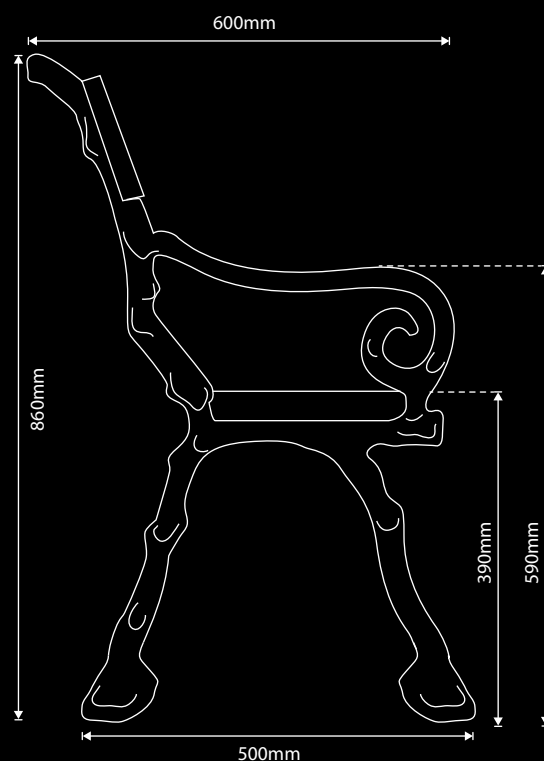

# Bench - Rustic

This naturalistic style of bench has great historical significance as well as aesthetic appeal. As foundries began to produce cast iron items that were both functional and decorative, a common theme was to feature naturalistic forms cast in iron as this was taken to symbolise man's triumph over the natural world.

## Dimensions

Height: 860mm    Floor to Armrest: 590mm  
Width: 600mm    Floor to Seating: 390mm  
Base: 500mm

LOST ART  
HISTORIC LANDSCAPE FURNISHING

Lost Art Limited, 1 Yewdale Crescent, Wigan, Lancashire, WN1 2HP, U.K.  
T 01257 464601 E office@lost-art.co.uk W www.lost-art.co.uk