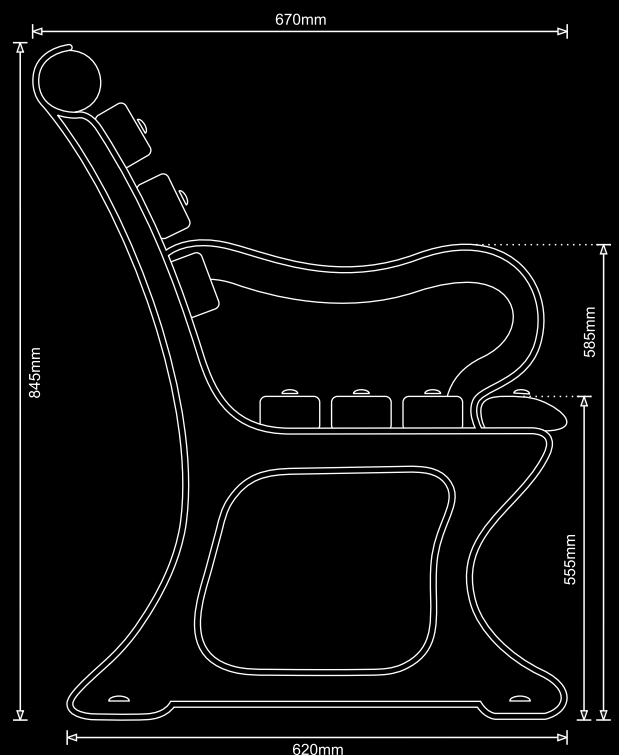

Bench - Promenade

An ideal bench for use in locations that attract large numbers of people and high volume of use, a sea-front being an excellent example.

The Promenade features substantial shaped timber slats and cast iron bench ends. The addition of further cast bench supports allows for the construction of a longer than average bench – the examples shown are 14 feet in length.

We can produce this bench to almost any length that you require – short or long.

Dimensions

Height: 845mm Floor to Armrest: 585mm
Width: 670mm Floor to Seating: 555mm
Base: 620mm

LOST ART
HISTORIC LANDSCAPE FURNISHING