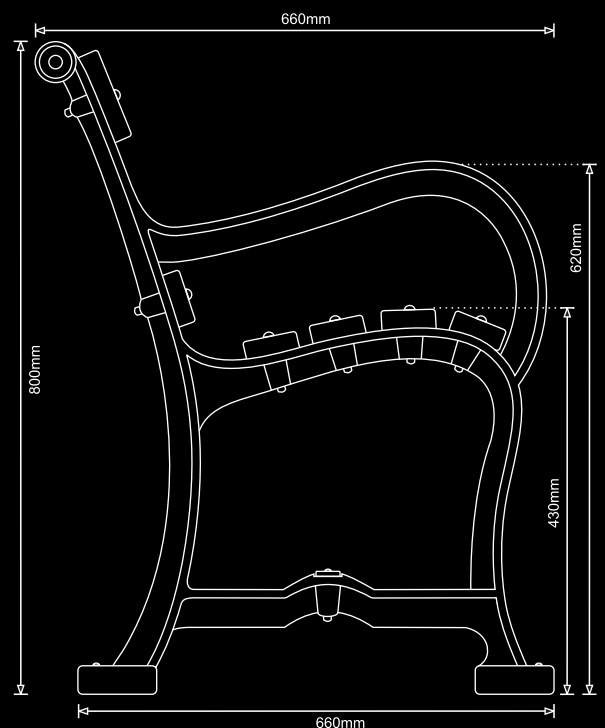

# Bench - Heskin

A simple, classical design with cast iron ends incorporating a scrolled top with supporting hardwood slats, braced with an iron frame for added strength.

The robust nature of both the bench ends and seat slats means that the Heskin is particularly suited for use in public spaces.

## Dimensions

Height: 800mm    Floor to Armrest: 620mm  
Width: 660mm    Floor to Seating: 430mm  
Base: 660mm

LOST ART  
HISTORIC LANDSCAPE FURNISHING

Lost Art Limited, 1 Yewdale Crescent, Wigan, Lancashire, WN1 2HP, U.K.  
T 01257 464601 E office@lost-art.co.uk W www.lost-art.co.uk