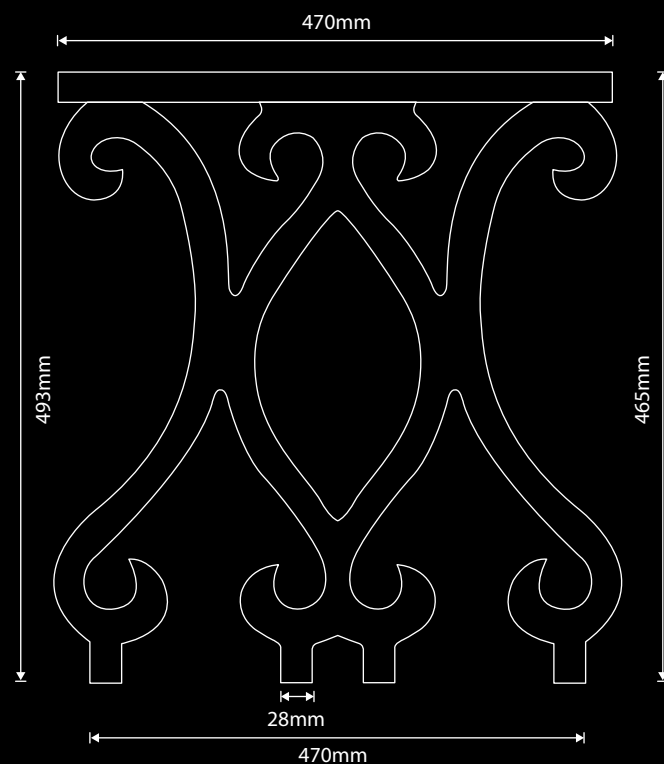

Bench - Grecian

Reproduced from Victorian originals for a major restoration project, this classic flat topped bench is now available with either the decorative pierced cast-iron top or the timber slats.

If timber slats are selected, then the bench can be made to virtually any length, using the required number of cast iron supports.

Dimensions

Height: 493mm Floor to Seating: 465mm
Width: 470mm
Base: 470mm