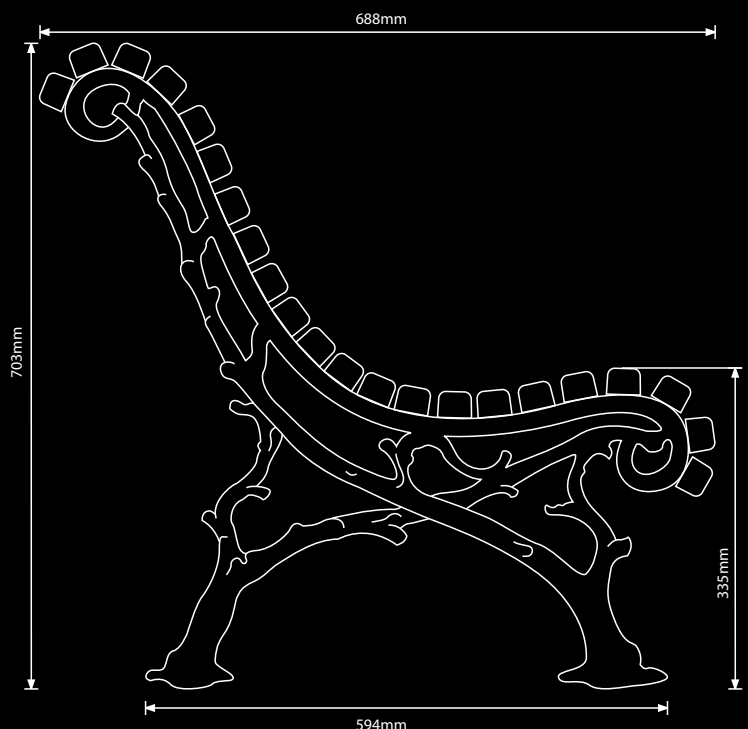

Bench - Elterwater

A particularly comfortable bench features chamfered wooden slats in a curved shape on rustic style cast iron supports, characteristic of the early period of Victorian garden bench design. The supports are sufficiently substantial that the seat may be installed in either private or public grounds. Examples of this bench can be found in parks throughout the UK and in private collections. It has even appeared onstage in a West End Show!

Dimensions

Height: 703mm Floor to Seating: 335mm
Width: 688mm
Base: 594mm

LOST ART
HISTORIC LANDSCAPE FURNISHING

Lost Art Limited, 1 Yewdale Crescent, Wigan, Lancashire, WN1 2HP, U.K.
T 01257 464601 E office@lost-art.co.uk W www.lost-art.co.uk