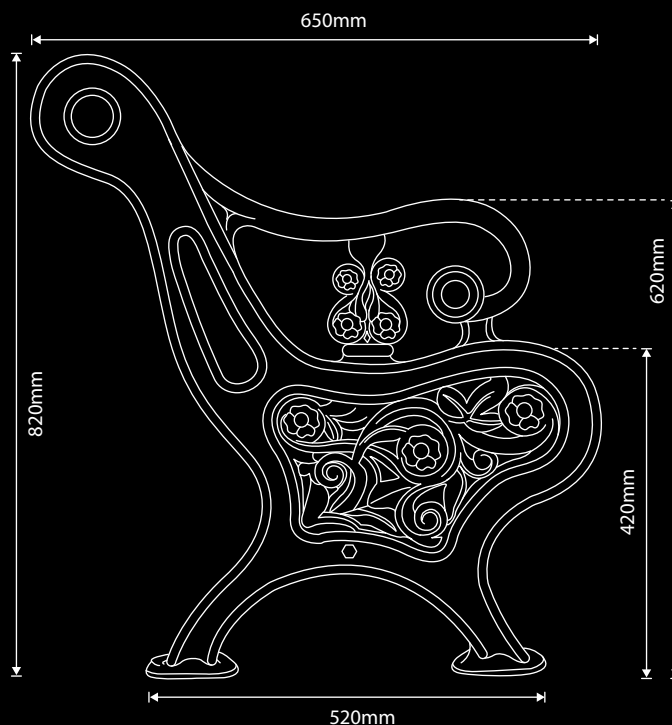

Bench - Grange

The Grange Bench offers a combination of ornamentation and solidity that make it an excellent choice for installation in high use public areas.

As can be seen in the images, the cast iron ends contain foliate and floral decoration within a sturdy frame and provide support for substantial timber slats.

Dimensions

Height: 820mm Floor to Armrest: 620mm
Width: 650mm Floor to Seating: 420mm
Base: 520mm

LOST ART
HISTORIC LANDSCAPE FURNISHING

Lost Art Limited, 1 Yewdale Crescent, Wigan, Lancashire, WN1 2HP, U.K.
T 01257 464601 E office@lost-art.co.uk W www.lost-art.co.uk